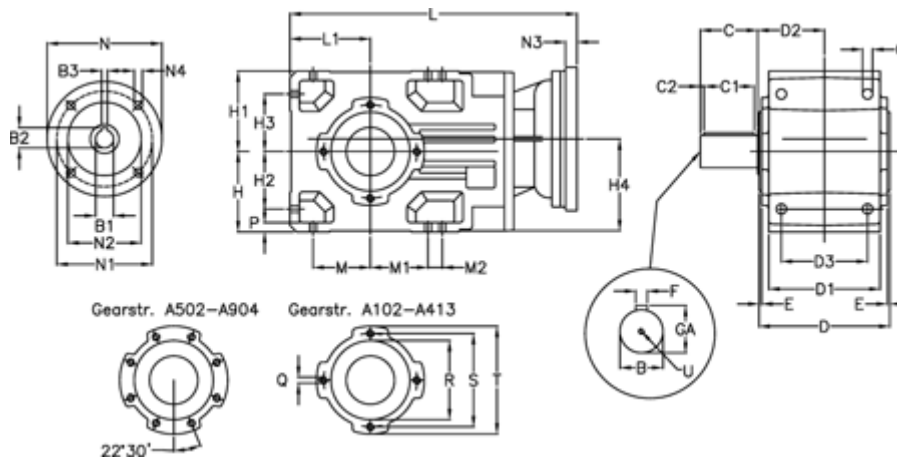

Article number: 296003513631225
 Description: Bevel helical gearbox
 A353UR-136,3-P71B5

Measures

B = 40	D1 = 166	H1 = 100	M2 = 11	Q = M10x17
B1 = 14	D2 = 88.5	H2 = 73	N = 160	R = 110
B2 = 16.3	D3 = 135	H3 = 73	N1 = 130	S = 130
B3 = 5	Description = A353 UR-xx P71 B5	H4 = 114.0	N2 = 110	T = 150
C = 70	E = 3.5	L = 417.0	N3 = 4,5	U = M12x28
C1 = 60	F = 12	L1 = 100	N4 = M8x16	
C2 = 5.0	GA = 43	M = 73	O = 12.0	
D = 173	H = 100	M1 = 73	P = 11	